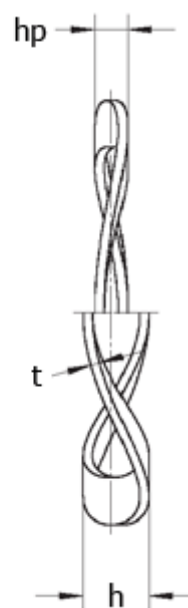

Data Sheet

Article number: 22011910

Description: Wave washer L&M 41x30x0,5 K2
for bearing : 6004, 16004

Measures

d1 = 30.15
d2 = 41.40
F (N) at hp = 180.0
For bearing = 6004
h = 3.0
 hp = 1.25
t = 0.50
Waves = 3

Weight (kg) / 100 pcs = 0.220